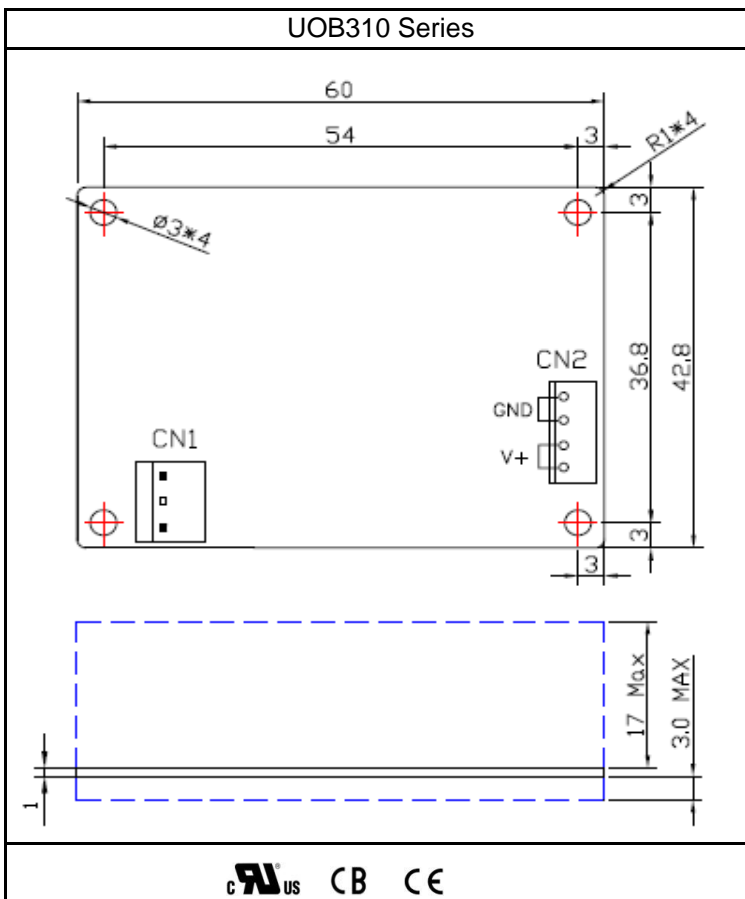

Typical model list:

Open Frame Switching Power Supply 12W Series

Input Condition	DC Output Voltage	DC Output Current	Output Voltage Precision	Ripple & Noises	Regulation		Option/Remark
					Line	Load	
1	3V	2.0A	±5%	50mV	±1%	±5%	
2	3.3V	2.0A	±5%	50mV	±1%	±5%	
3	5V	2.0A	±5%	50mV	±1%	±5%	
4	7.5V	1.3A	±5%	70mV	±1%	±5%	
5	9V	1.1A	±5%	90mV	±1%	±5%	
6	12V	1.0A	±5%	120mV	±1%	±3%	
7	15V	0.7A	±5%	150mV	±1%	±3%	
8	18V	0.6A	±5%	180mV	±1%	±2%	
9	24V	0.5A	±5%	240mV	±1%	±2%	
10	-	-	-	-	-	-	-

Measurement condition

1. Measurements shall be made with an oscilloscope with 20MHz bandwidth.
2. Outputs shall be bypassed at the connector with a 0.1uF ceramic disk capacitor and a 10uF electrolytic capacitor to simulate system loading.

Mechanical Spec:

Packing Spec:

Type	Pcsper Carton	Gross Weight (kg)	Net Weight(kg)	Size(mm)	CBM(m2)	Container	Ctn/Container	Pcs/Container	Gross Weingt (Ton)	Remark
UOB310	180	8.7	7.2	406x250x298	1x1.2	20	800	144000	7200	Bulk package