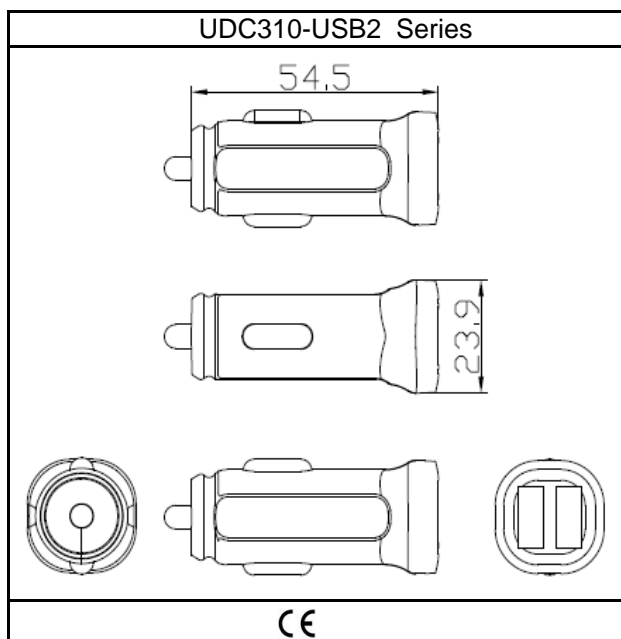

UNIFIVE

Safety , Efficient & Earth friendly

DC/DC Car Adaptor 10W Series

UDC310-USB2 Series

Product Highlights:

- ✓ Stability
- ✓ Ultra small size
- ✓ Energy efficiency
- ✓ Suit MP3 player, Mobile Phone, Portable GPS device, PDA

Protection:

- ✓ Short circuit protection
- ✓ Over Voltage Protection
- ✓ Over Current Protection

Typical model list:

Input Condition		DC Output Voltage	DC Output Current	Output Voltage Precision	Ripple & Noises	Regulation		Option/Remark
						Line	Load	
Input Voltage: 10V-24Vac	1	5V	2.0A	±5%	100mV	±1%	±5%	
	2	5V	2.1A	±5%	100mV	±1%	±5%	
	3	-	-	-	-	-	-	-

Mechanical Spec:

Packing Spec:

Type	Pcsper Carton	Gross Weight (kg)	Net Weingt(kg)	Size(mm)	CBM(m2)	Container	Ctn/Container	Pcs/Container	Gross Weingt (Ton)	Remark
UDC310-USB2	180	9.6	8.1	390*340*340	1x1.2	20	400	72000	4080	With Gift Box